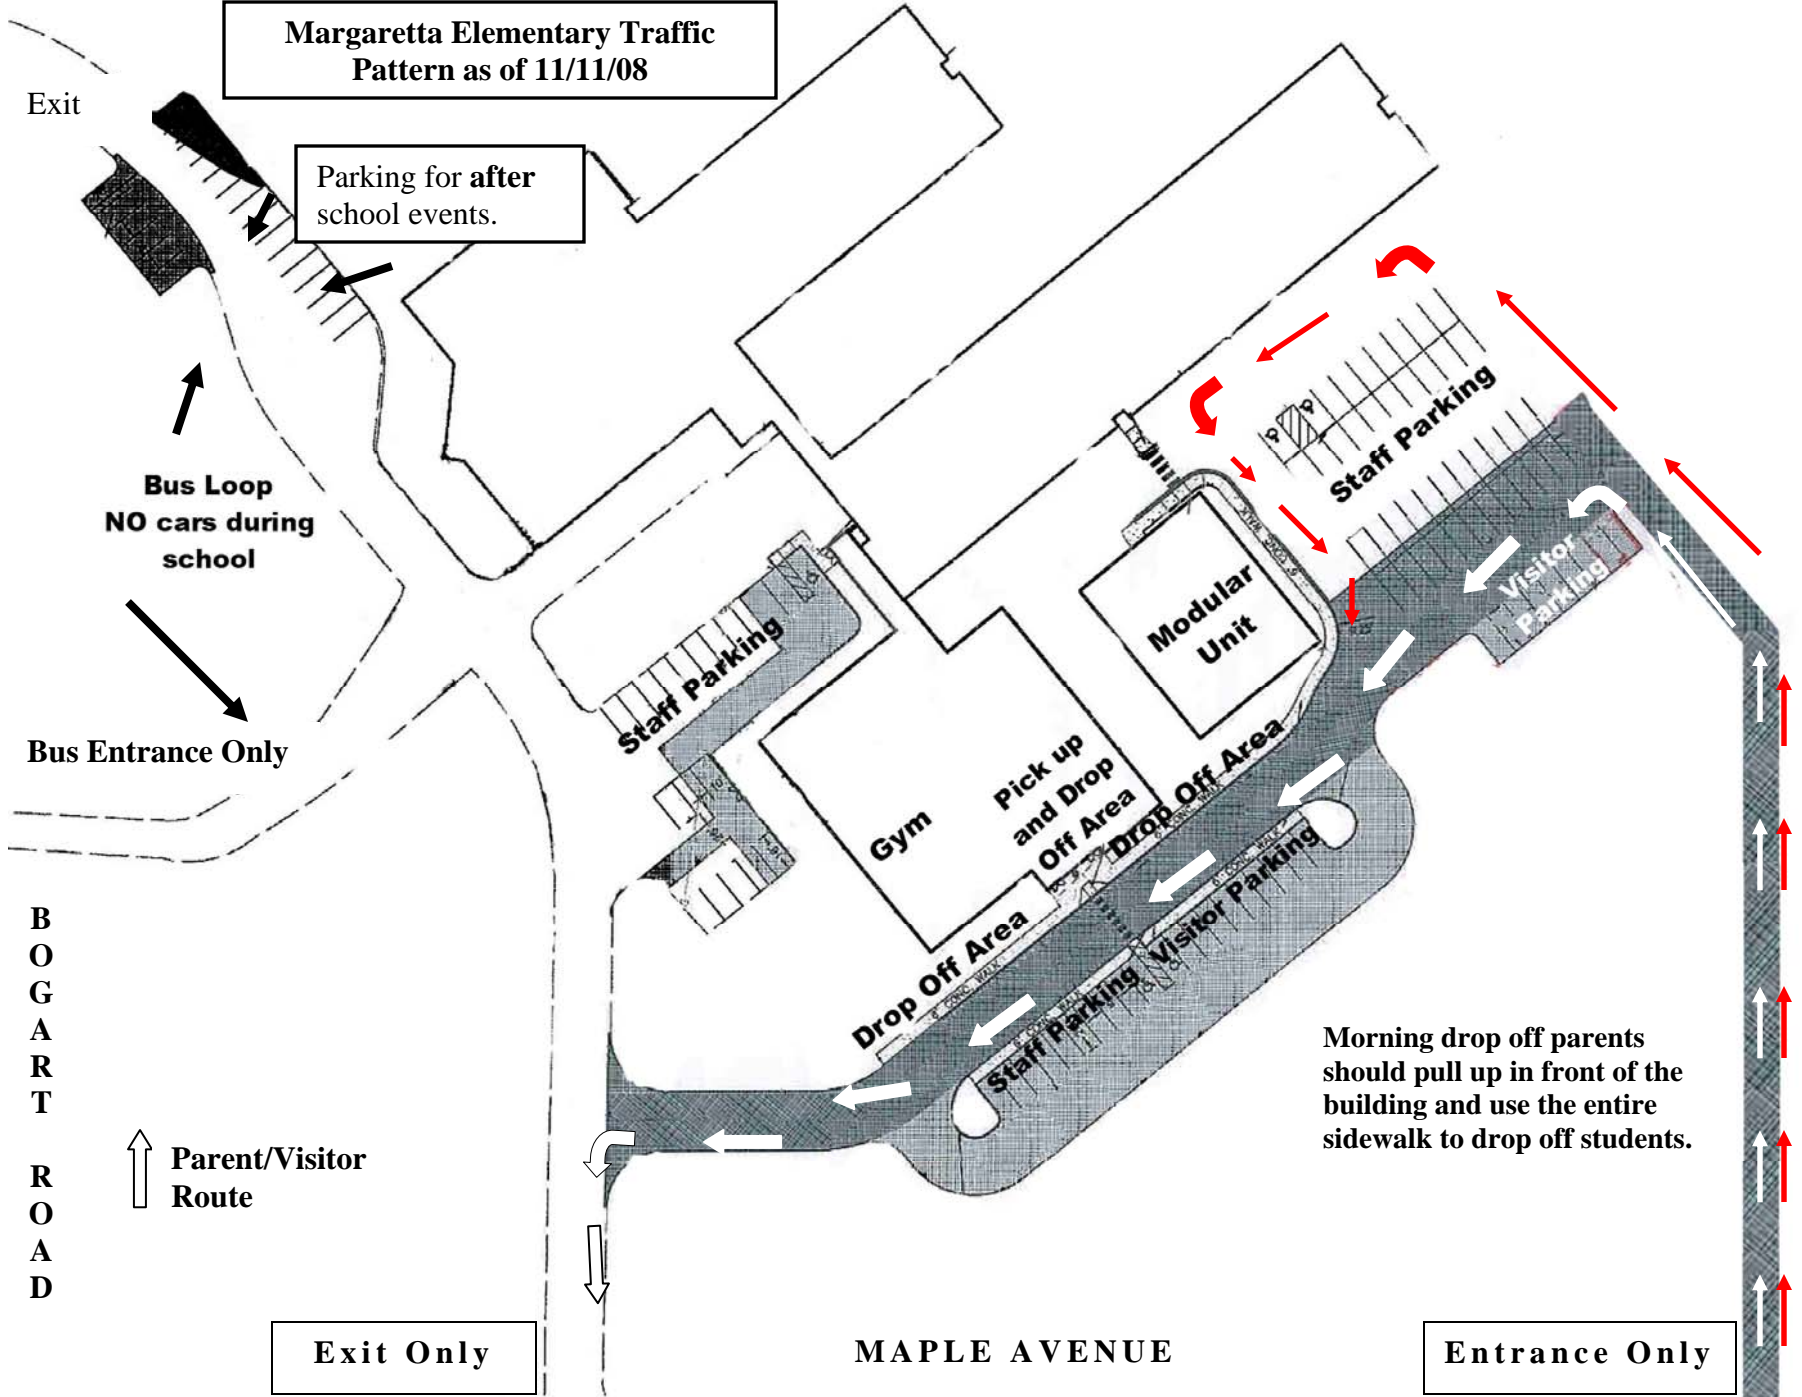

**Margaretta Elementary Traffic
Pattern as of 11/11/08**

Exit

Parking for after school events.

Bus Loop
NO cars during school

Bus Entrance Only

B
O
G
A
R
T

R
O
A
D

↑ Parent/Visitor Route

Exit Only

MAPLE AVENUE

Entrance Only

Morning drop off parents should pull up in front of the building and use the entire sidewalk to drop off students.